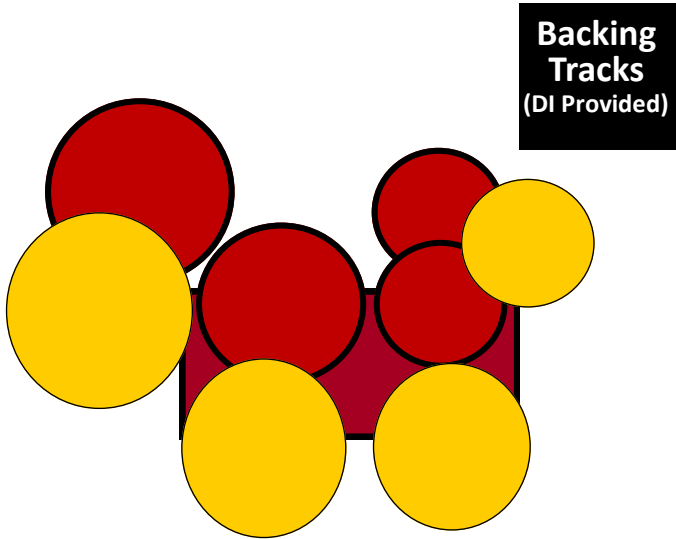

**Bass Amp**  
(DI Provided)

**Guitar Amp 1X12**  
(Cabinet Simulated DI Available if Preferred)

**Acoustic Sim**  
(DI Provided)

# Venyx Stage Plot